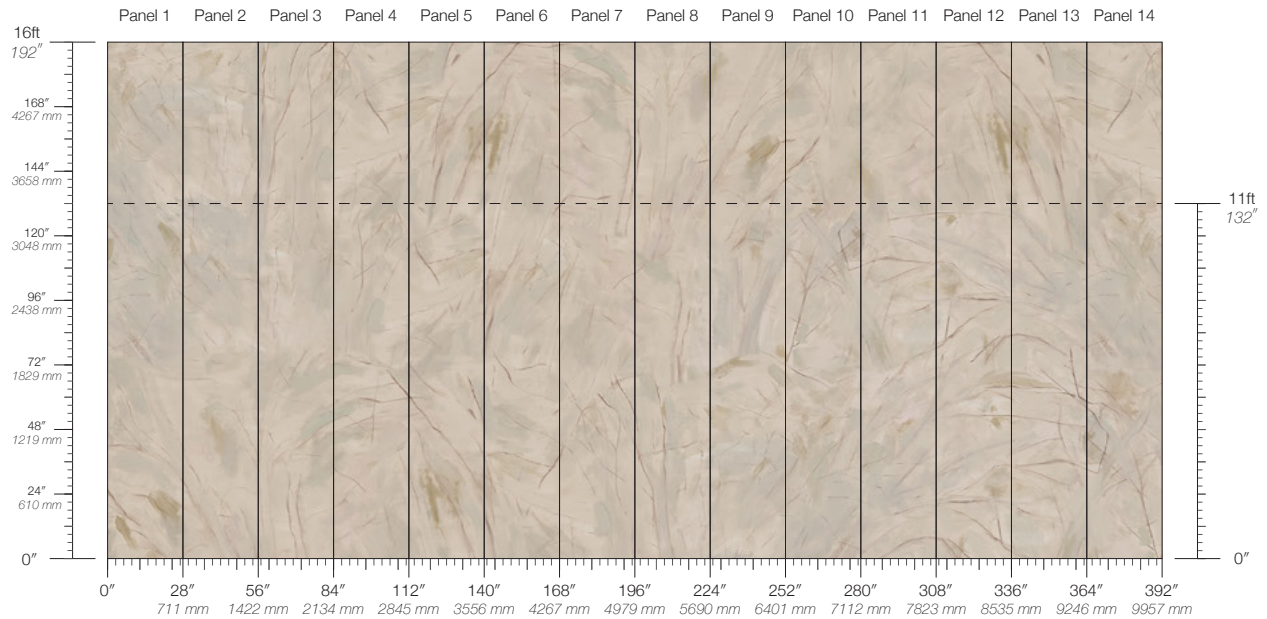

Kaleidoscope Propel

Suitable for residential and some commercial projects

COLOR
Propel

ITEM
6105

CONTENT
Polyester & Natural Fiber

PANEL WIDTH
28" / 711 mm trimmed

PANEL HEIGHT
132" / 3353 mm standard
192" / 4877 mm extended

REPEAT
Non-repeating

STOCK
Made to order

LEAD TIME
4 weeks to print

MINIMUM
1 panel

PRICE
Available upon request

ORIGIN
USA

DETAILS
Custom options available

MAINTENANCE
Water-based cleanser

ENVIRONMENTAL
FSC Certified Content
REACH Compliant

SPECS
Cellulose & Polyester Fiber
3.62 oz per linear yard
44.1 g per linear meter
Fibrous surface texture

TESTING
(US) ASTM E84 Adhered Class A

CONTACT
sales@calicowallpaper.com
+1 718 243 1705
57 Lispenard Street
New York, NY 10013 USA

DISCLAIMER
Refer to our website to see the full mural artwork. Reference the physical sample for color and texture. Panel maps represent mural artwork only.